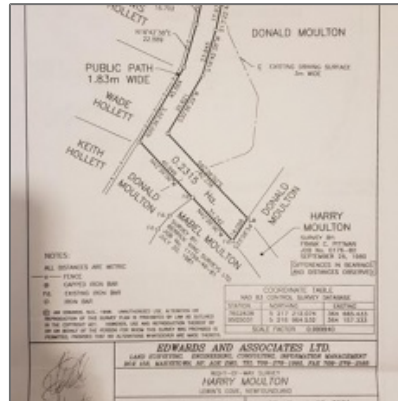

39B MAIN ROAD, LEWIN'S COVE

0 Sq. Ft. - 39B MAIN ROAD, LEWIN'S COVE,
Newfoundland, Canada A0E 2G0

Basic Details

MLS#:	1224228
Property Type:	Land
Waterfront:	Yes
Listing Type:	For Sale
Style:	Vacant Lot
Price:	C\$75000
Bathrooms:	0
Half Bathrooms:	0
Sq. Ft.:	0 Sq. Ft.
Lot Size:	03.9689 HA

Features

Ocean View

Address Map

Country:	Canada
Province:	NL
Town:	LEWIN'S COVE
Postal Code:	A0E 2G0

Street:	MAIN ROAD
Street Number:	39B
Postal Code:	A0E 2G0

Agent **Info**

Karen Jones

📞 709-279-2945